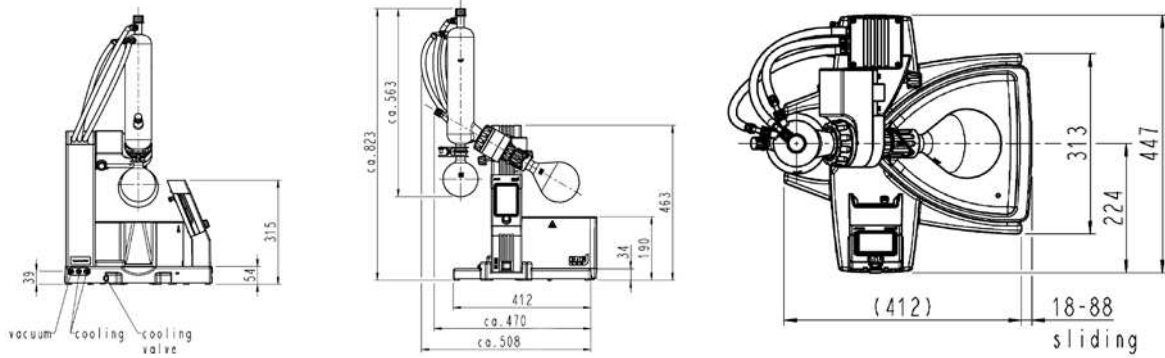

Dimensions

RC 900