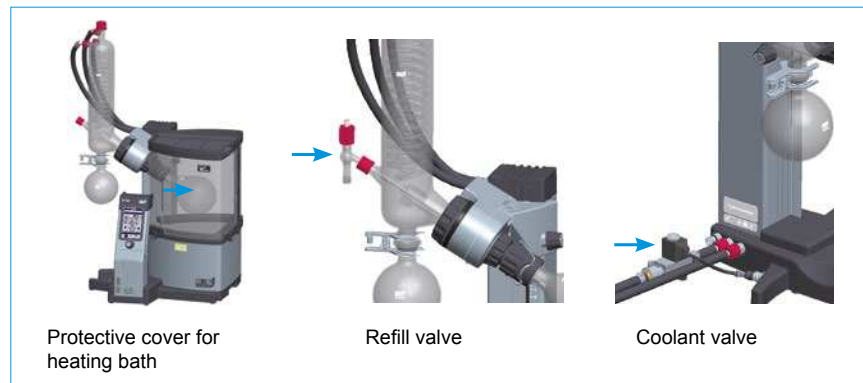

ACCESSORIES	ID
Protective cover for heating bath	127204
Refill valve	300639
Coolant valve	300853
Vacuum seal	113046
Dry ice cold finger	301696